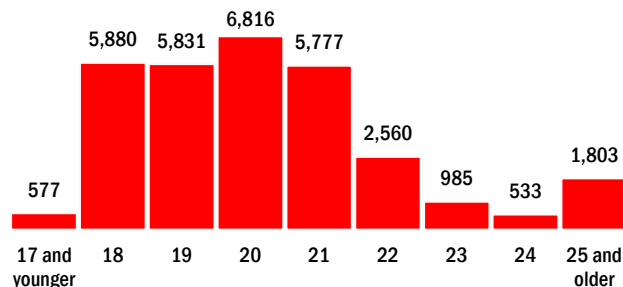

UMD UNDERGRADUATE STUDENT PROFILE

TOTAL ENROLLMENTS

FALL 2016: 28,472

FALL 2017: 29,868

FALL 2018: 30,762

STUDENT DEMOGRAPHICS

GENDER:

	Fall 2016	Fall 2017	Fall 2018
Female	13,326 46.8%	13,923 46.6%	14,463 47.0%
Male	15,146 53.2%	15,945 53.4%	16,299 53.0%

RESIDENCY:

	Fall 2016	Fall 2017	Fall 2018
In-State	21,800 76.6%	22,600 75.7%	22,891 74.4%
Out-of-State	6,672 23.4%	7,268 24.3%	7,871 25.6%

RACE/ETHNICITY:

	Fall 2016	Fall 2017	Fall 2018
White:U.S.	14,324 50.3%	14,900 49.9%	15,138 49.2%
Black or African American:U.S.	3,669 12.9%	3,738 12.5%	3,582 11.6%
Asian:U.S.	4,655 16.3%	5,011 16.8%	5,318 17.3%
American Indian or Alaska Native:U.S.	30 0.1%	28 0.1%	33 0.1%
Native Hawaiian or Other Pacific Islander:U.S.	19 0.1%	25 0.1%	20 0.1%
Hispanic:U.S.	2,775 9.7%	2,871 9.6%	2,934 9.5%
Unknown:U.S.	484 1.7%	501 1.7%	797 2.6%
Two or More:U.S.	1,205 4.2%	1,267 4.2%	1,353 4.4%
Foreign	1,311 4.6%	1,527 5.1%	1,587 5.2%

STUDENT AGE DISTRIBUTION: